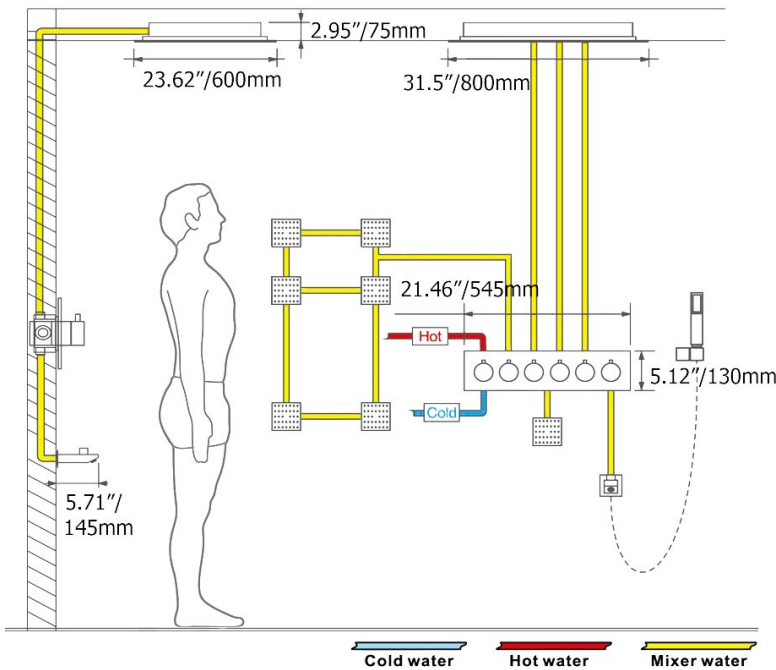

POLISHED GOLD LED TOUCH PANEL CONTROLLED THERMOSTATIC RECESSED CEILING MOUNT WATERFALL MIST RAINFALL SHOWER SYSTEM WITH HAND SHOWER AND JETTED BODY SPRAYS SPECIFICATIONS

Shower Head

Product shown is only for installation display purpose

- Shower Panel /Hose Material: 304 Stainless Steel
- Shower Head Size: 800*600 mm
- Showerheads Install: Embedded Ceiling Mounted
- Concealed Mixer Install: Wall-Mounted
- LED Shower Head Functions: Rainfall, Waterfall, Mist
- Water Pressure: 0.3 MPA
- Water Flow: 16L/min~28L/min
- Shower Accessories Material: Brass
- LED Light: Need to Connect Power
- Shower Hose Length: 1.5M
- AC: 100-265V 50/60Hz
- Music: Need Bluetooth

Touch Panel Control

- Turn On/Off Control
- MANUAL MODE**
Total 64 colors
- Auto mode setting
- AUTO MODE**
Total 11 Auto mode
- Set the speed of color change, fast/slow

All dimensions and specifications are nominal and may vary. Use actual products for accuracy in critical situations.

Shower Mixer

Product shown is only for installation display purpose

Shower Mixer Connections

Hand Shower

Flow Rate: 2.0 GPM / 7.6 LPM

Spout

Body Jet

Thread Interface Size: G 1/2 Inch
 Type: Fixed Rotatable Type
 Installation Type: Wall Mounted
 Material: Brass
 Feature: Can rotate 360 degrees
 Flow Rate: 1.5 GPM / 5.7 LPM (each Bodyspray)