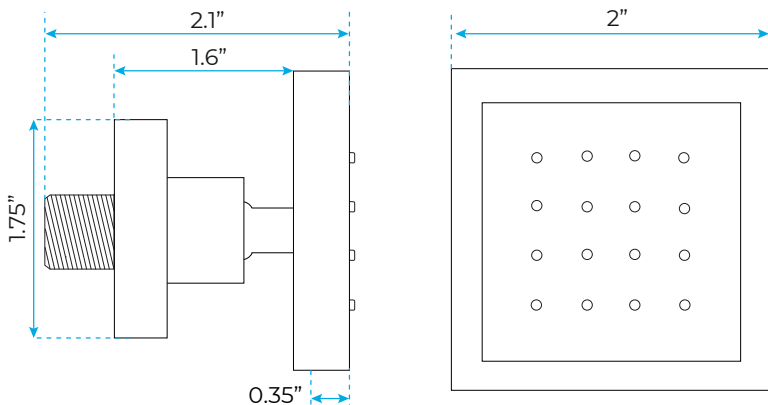

- Shower Panel /Hose Material: 304 Stainless Steel
- Shower Head Size: 800*600 mm
- Showerheads Install: Embedded Ceiling Mounted
- Concealed Mixer Install: Wall-Mounted
- LED Shower Head Functions: Rainfall, Waterfall, Mist
- Water Pressure: 0.3 MPA
- Water Flow: 16L/min~28L/min
- Shower Accessories Material: Brass
- LED Light: Need to Connect Power
- Shower Hose Length: 1.5M
- AC: 100-265V 50/60Hz
- Music: Need Bluetooth

Shower Mixer

Product shown is only for installation display purpose

Shower Mixer Connections

Hand Shower

Flow Rate: 2.0 GPM / 7.6 LPM

Spout

Body Jet

Thread Interface Size: G 1/2 Inch
 Type: Fixed Rotatable Type
 Installation Type: Wall Mounted
 Material: Brass
 Feature: Can rotate 360 degrees
 Flow Rate: 1.5 GPM / 5.7 LPM (each Bodyspray)