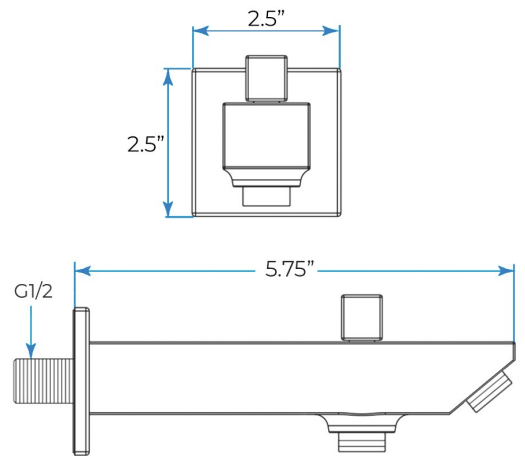

- Shower Panel /Hose Material: 304 Stainless Steel
- Shower Head Size: 800*600 mm
- Showerheads Install: Embedded Ceiling Mounted
- Concealed Mixer Install: Wall-Mounted
- LED Shower Head Functions: Rainfall, Waterfall, Mist
- Water Pressure: 0.3 MPA
- Water Flow: 16L/min~28L/min
- Shower Accessories Material: Brass
- LED Light: Need to Connect Power
- Shower Hose Length: 1.5M
- AC: 100-265V 50/60Hz
- Music: Need Bluetooth

Shower Mixer

Product shown is only for installation display purpose

Shower Mixer Connections

Hand Shower

Flow Rate: 2.0 GPM / 7.6 LPM

Spout

Body Jet

Thread Interface Size: G 1/2 Inch
 Type: Fixed Rotatable Type
 Installation Type: Wall Mounted
 Material: Brass
 Feature: Can rotate 360 degrees
 Flow Rate: 1.5 GPM / 5.7 LPM (each Bodyspray)