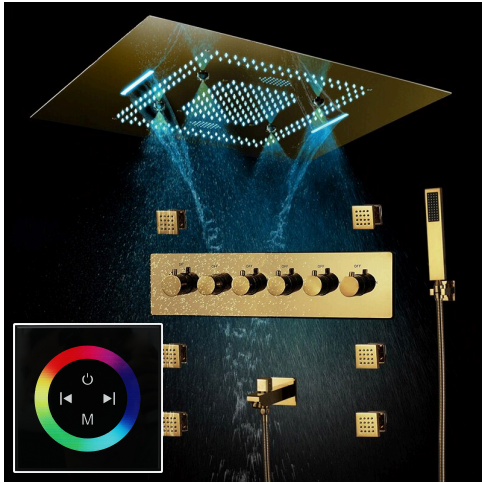

POLISHED GOLD LED TOUCH PANEL CONTROLLED THERMOSTATIC RECESSED CEILING MOUNT WATERFALL MIST RAINFALL SHOWER SYSTEM WITH HAND SHOWER AND JETTED BODY SPRAYS SPECIFICATIONS

Shower Head

Product shown is only for installation display purpose

- Shower Panel /Hose Material: 304 Stainless Steel
- Shower Head Size: 800*600 mm
- Showerheads Install: Embedded Ceiling Mounted
- Concealed Mixer Install: Wall-Mounted
- LED Shower Head Functions: Rainfall, Waterfall, Mist
- Water Pressure: 0.3 MPA
- Water Flow: 16L/min~28L/min
- Shower Accessories Material: Brass
- LED Light: Need to Connect Power
- Shower Hose Length: 1.5M
- AC: 100-265V 50/60Hz
- Music: Need Bluetooth

Touch Panel Control

- Turn On/Off Control
- MANUAL MODE**
Total 64 colors
- Auto mode setting
- AUTO MODE**
Total 11 Auto mode
- Set the speed of color change, fast/slow

All dimensions and specifications are nominal and may vary. Use actual products for accuracy in critical situations.

Shower Mixer

Product shown is only for installation display purpose

Shower Mixer Connections

Hand Shower

Flow Rate: 2.0 GPM / 7.6 LPM

Spout

Body Jet

Thread Interface Size: G 1/2 Inch
 Type: Fixed Rotatable Type
 Installation Type: Wall Mounted
 Material: Brass
 Feature: Can rotate 360 degrees
 Flow Rate: 1.5 GPM / 5.7 LPM (each Bodyspray)