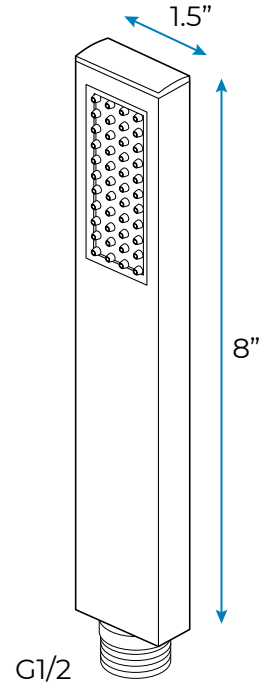

POLISHED GOLD LED TOUCH PANEL CONTROLLED THERMOSTATIC RECESSED CEILING MOUNT WATERFALL MIST RAINFALL SHOWER SYSTEM WITH HAND SHOWER AND JETTED BODY SPRAYS SPECIFICATIONS

Shower Head

Product shown is only for installation display purpose

- Shower Panel /Hose Material: 304 Stainless Steel
- Shower Head Size: 800*600 mm
- Showerheads Install: Embedded Ceiling Mounted
- Concealed Mixer Install: Wall-Mounted
- LED Shower Head Functions: Rainfall, Waterfall, Mist
- Water Pressure: 0.3 MPA
- Water Flow: 16L/min~28L/min
- Shower Accessories Material: Brass
- LED Light: Need to Connect Power
- Shower Hose Length: 1.5M
- AC: 100-265V 50/60Hz
- Music: Need Bluetooth

Shower Mixer

Product shown is only for installation display purpose

Shower Mixer Connections

Hand Shower

Flow Rate: 2.0 GPM / 7.6 LPM

Spout

Body Jet

Thread Interface Size: G 1/2 Inch
 Type: Fixed Rotatable Type
 Installation Type: Wall Mounted
 Material: Brass
 Feature: Can rotate 360 degrees
 Flow Rate: 1.5 GPM / 5.7 LPM (each Bodyspray)