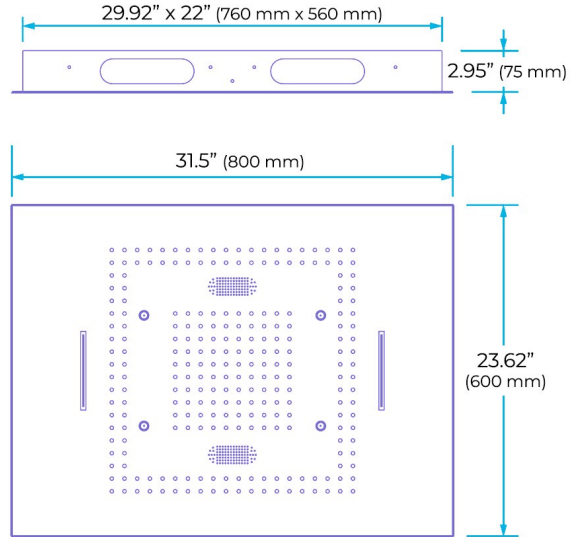

POLISHED GOLD LED TOUCH PANEL CONTROLLED THERMOSTATIC RECESSED CEILING MOUNT WATERFALL MIST RAINFALL SHOWER SYSTEM WITH HAND SHOWER AND JETTED BODY SPRAYS SPECIFICATIONS

Shower Head

Product shown is only for installation display purpose

- Shower Panel /Hose Material: 304 Stainless Steel
- Shower Head Size: 800*600 mm
- Showerheads Install: Embedded Ceiling Mounted
- Concealed Mixer Install: Wall-Mounted
- LED Shower Head Functions: Rainfall, Waterfall, Mist
- Water Pressure: 0.3 MPA
- Water Flow: 16L/min~28L/min
- Shower Accessories Material: Brass
- LED Light: Need to Connect Power
- Shower Hose Length: 1.5M
- AC: 100-265V 50/60Hz
- Music: Need Bluetooth

Touch Panel Control

- Turn On/Off Control
- MANUAL MODE**
Total 64 colors
- Auto mode setting
- AUTO MODE**
Total 11 Auto mode
- Set the speed of color change, fast/slow

All dimensions and specifications are nominal and may vary. Use actual products for accuracy in critical situations.

Shower Mixer

Product shown is only for installation display purpose

Shower Mixer Connections

Hand Shower

Flow Rate: 2.0 GPM / 7.6 LPM

Spout

Body Jet

Thread Interface Size: G 1/2 Inch
 Type: Fixed Rotatable Type
 Installation Type: Wall Mounted
 Material: Brass
 Feature: Can rotate 360 degrees
 Flow Rate: 1.5 GPM / 5.7 LPM (each Bodyspray)