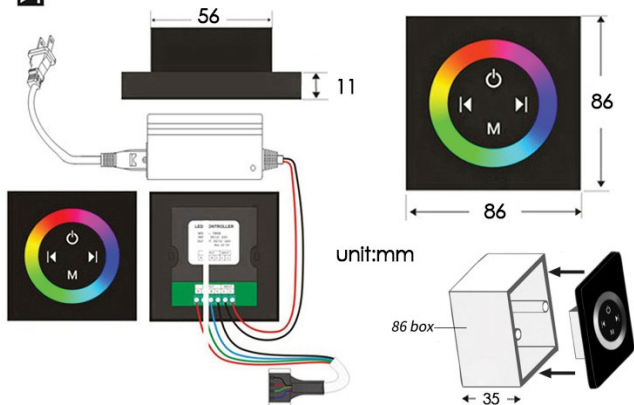

POLISHED GOLD LED TOUCH PANEL CONTROLLED THERMOSTATIC RECESSED CEILING MOUNT WATERFALL MIST RAINFALL SHOWER SYSTEM WITH HAND SHOWER AND JETTED BODY SPRAYS SPECIFICATIONS

Shower Head

Product shown is only for installation display purpose

- Shower Panel /Hose Material: 304 Stainless Steel
- Shower Head Size: 800*600 mm
- Showerheads Install: Embedded Ceiling Mounted
- Concealed Mixer Install: Wall-Mounted
- LED Shower Head Functions: Rainfall, Waterfall, Mist
- Water Pressure: 0.3 MPA
- Water Flow: 16L/min~28L/min
- Shower Accessories Material: Brass
- LED Light: Need to Connect Power
- Shower Hose Length: 1.5M
- AC: 100-265V 50/60Hz
- Music: Need Bluetooth

Touch Panel Control

- Turn On/Off Control
- MANUAL MODE**
Total 64 colors
- Auto mode setting
- AUTO MODE**
Total 11 Auto mode
- Set the speed of color change, fast/slow

All dimensions and specifications are nominal and may vary. Use actual products for accuracy in critical situations.

Shower Mixer

Product shown is only for installation display purpose

Shower Mixer Connections

Hand Shower

Flow Rate: 2.0 GPM / 7.6 LPM

Spout

Body Jet

Thread Interface Size: G 1/2 Inch
 Type: Fixed Rotatable Type
 Installation Type: Wall Mounted
 Material: Brass
 Feature: Can rotate 360 degrees
 Flow Rate: 1.5 GPM / 5.7 LPM (each Bodyspray)