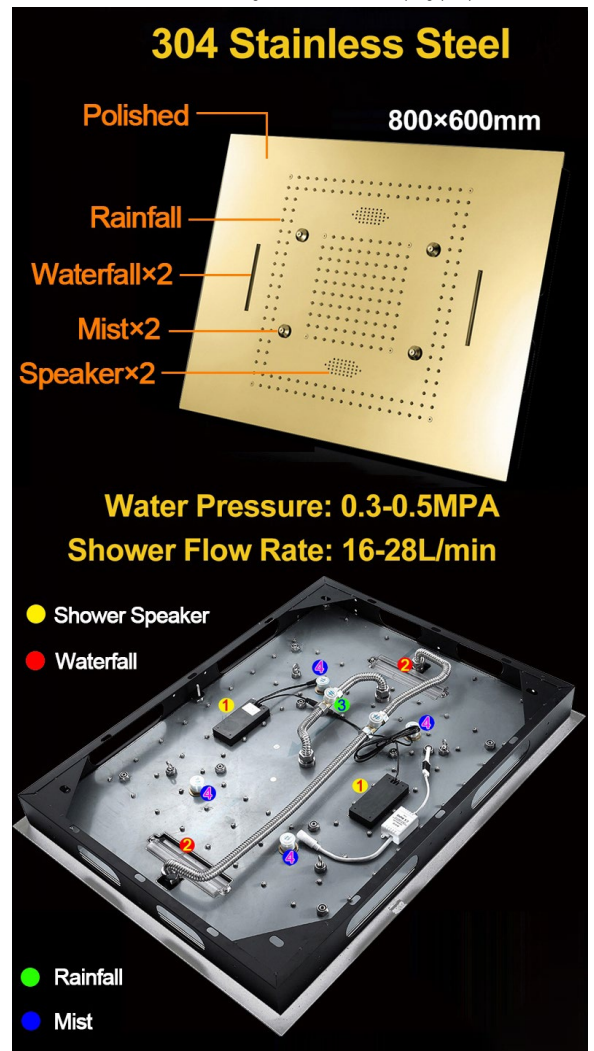

POLISHED GOLD LED TOUCH PANEL CONTROLLED THERMOSTATIC RECESSED CEILING MOUNT WATERFALL MIST RAINFALL SHOWER SYSTEM WITH HAND SHOWER AND JETTED BODY SPRAYS SPECIFICATIONS

Shower Head

Product shown is only for installation display purpose

- Shower Panel /Hose Material: 304 Stainless Steel
- Shower Head Size: 800*600 mm
- Showerheads Install: Embedded Ceiling Mounted
- Concealed Mixer Install: Wall-Mounted
- LED Shower Head Functions: Rainfall, Waterfall, Mist
- Water Pressure: 0.3 MPA
- Water Flow: 16L/min~28L/min
- Shower Accessories Material: Brass
- LED Light: Need to Connect Power
- Shower Hose Length: 1.5M
- AC: 100-265V 50/60Hz
- Music: Need Bluetooth

Touch Panel Control

- Turn On/Off Control
- MANUAL MODE**
Total 64 colors
- Auto mode setting
- AUTO MODE**
Total 11 Auto mode
- Set the speed of color change, fast/slow

All dimensions and specifications are nominal and may vary. Use actual products for accuracy in critical situations.

Shower Mixer

Product shown is only for installation display purpose

Shower Mixer Connections

Hand Shower

Flow Rate: 2.0 GPM / 7.6 LPM

Spout

Body Jet

Thread Interface Size: G 1/2 Inch
 Type: Fixed Rotatable Type
 Installation Type: Wall Mounted
 Material: Brass
 Feature: Can rotate 360 degrees
 Flow Rate: 1.5 GPM / 5.7 LPM (each Bodyspray)