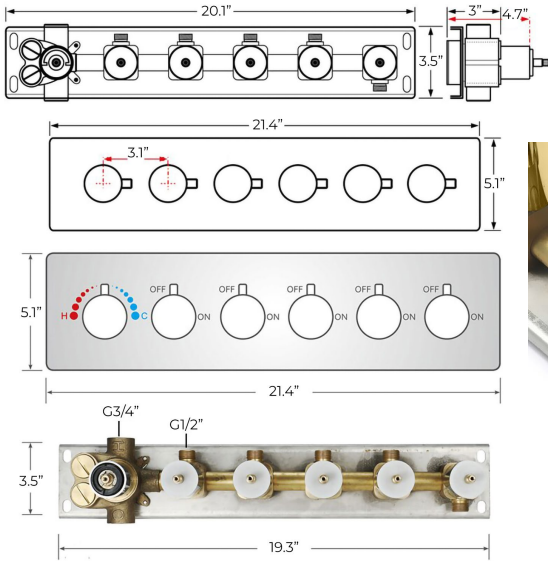

POLISHED GOLD LED TOUCH PANEL CONTROLLED THERMOSTATIC RECESSED CEILING MOUNT WATERFALL MIST RAINFALL SHOWER SYSTEM WITH HAND SHOWER AND JETTED BODY SPRAYS SPECIFICATIONS

Shower Head

Product shown is only for installation display purpose

- Shower Panel /Hose Material: 304 Stainless Steel
- Shower Head Size: 800*600 mm
- Showerheads Install: Embedded Ceiling Mounted
- Concealed Mixer Install: Wall-Mounted
- LED Shower Head Functions: Rainfall, Waterfall, Mist
- Water Pressure: 0.3 MPA
- Water Flow: 16L/min~28L/min
- Shower Accessories Material: Brass
- LED Light: Need to Connect Power
- Shower Hose Length: 1.5M
- AC: 100-265V 50/60Hz
- Music: Need Bluetooth

Touch Panel Control

- Turn On/Off Control
- MANUAL MODE**
Total 64 colors
- Auto mode setting
- AUTO MODE**
Total 11 Auto mode
- Set the speed of color change, fast/slow

All dimensions and specifications are nominal and may vary. Use actual products for accuracy in critical situations.

Shower Mixer

Product shown is only for installation display purpose

Shower Mixer Connections

Hand Shower

Flow Rate: 2.0 GPM / 7.6 LPM

Spout

Body Jet

Thread Interface Size: G 1/2 Inch
 Type: Fixed Rotatable Type
 Installation Type: Wall Mounted
 Material: Brass
 Feature: Can rotate 360 degrees
 Flow Rate: 1.5 GPM / 5.7 LPM (each Bodyspray)